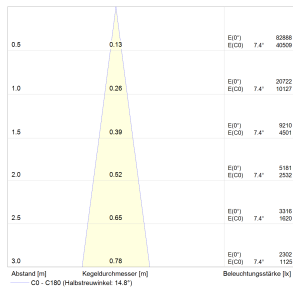

## Light distribution curves

Polar diagram:

Narrowspot

Spot

Mediumflood

Cone diagram:

Narrowspot

Spot

Mediumflood

All technical data as well as dimensions and weights were carefully prepared. Technical changes and errors reserved.  
Luminous fluxes, connecting cables and efficiency specifications can contain a tolerance of +/- 10%. Product photos and dimensional sketches may contain minor variations.