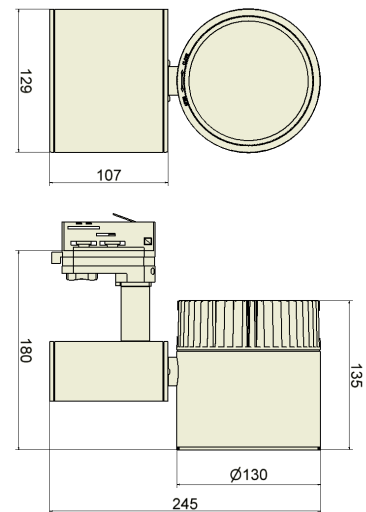

- Housing: die-cast aluminium
- Colour: white, black, silver
- Radius: 90° pivotable and 355° rotatable
- Light colour: 3000K
- Colour reproduction: CRI>90
- Lumen class: 3000 lm
- Connection power: 34W
- Service life: 50000 hour L80B10 at Ta25°
- Binning: MacAdam 3
- Guarantee: 5 year guarantee
- Beam angle: narrowspot, spot, mediumflood
- Refrigeration: passive
- Nominal voltage: 220-240V, 50/60 Hz
- Weight: 2,0 kg
- Approval mark: CE, IP20

All technical data as well as dimensions and weights were carefully prepared. Technical changes and errors reserved.  
Luminous fluxes, connecting cables and efficiency specifications can contain a tolerance of +/- 10%. Product photos and dimensional sketches may contain minor variations.