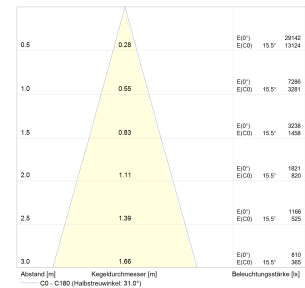

## Light distribution curves

Polar diagram:

Narrowspot

Spot

Mediumflood

Cone diagram:

Narrowspot

Spot