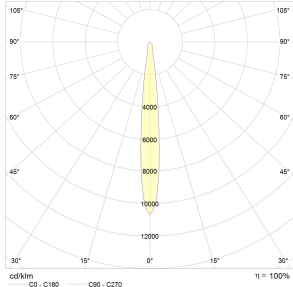

- Housing: die-cast aluminium
- Colour: white, black, silver
- Radius: 90° pivotable and 355° rotatable
- Light colour: 3000K
- Colour reproduction: CRI>90
- Lumen class: 3000 lm
- Connection power: 34W
- Service life: 50000 hour L80B10 at Ta25°
- Binning: MacAdam 3
- Guarantee: 5 year guarantee
- Beam angle: narrowspot, spot, mediumflood
- Refrigeration: passive
- Nominal voltage: 220-240V, 50/60 Hz
- Weight: 2,0 kg
- Approval mark: CE, IP20

## Light distribution curves

Polar diagram:

Narrowspot

Spot

Mediumflood

Cone diagram:

Narrowspot

Spot