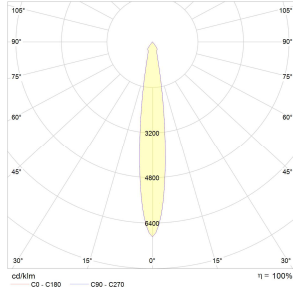

## Light distribution curves

Polar diagram:

Narrowspot

Spot

Mediumflood

Cone diagram:

Narrowspot

Spot