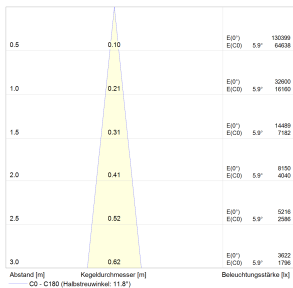

## Light distribution curves

Polar diagram:

Narrowspot

Spot

Mediumflood

Cone diagram:

Narrowspot

Spot