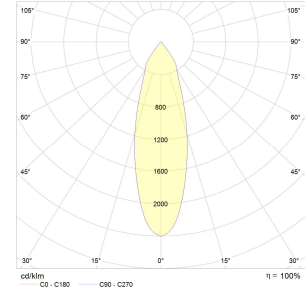

## Light distribution curves

Polar diagram:

Narrowspot

Spot

Mediumflood

Cone diagram:

Narrowspot

Spot