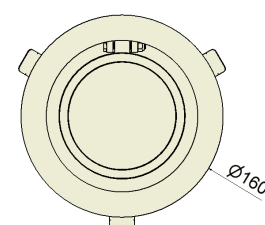

KOU UNO Recessed spotlights

The extendable spotlight head can facilitate a multitude of different lighting situations. The highest degree of light quality is ensured thanks to state-of-the-art LED and reflector technology. The ceiling cut-out to be made is 152 mm.

Housing:	die-cast aluminium
Colour:	white
Radius:	90° pivotable and 355° rotatable
Light colour:	3000K
Colour reproduction:	CRI>90
Lumen class:	3000 lm
Connection power:	34W
Service life:	50000 hour L80B10 at Ta25°
Binning:	MacAdam 3
Guarantee:	5 year guarantee
Beam angle:	spot, medium, flood, wideflood
Refrigeration:	passive
Installation depth:	120 mm
Nominal voltage:	220-240V, 50/60 Hz
Weight:	1,5 kg
Approval mark:	CE, IP20