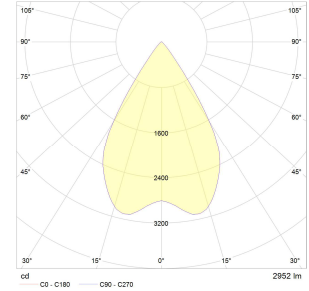

Housing:	die-cast aluminium
Colour:	white
Radius:	90° pivotable and 355° rotatable
Light colour:	3000K
Colour reproduction:	CRI>90
Lumen class:	3000 lm
Connection power:	34W
Service life:	50000 hour L80B10 at Ta25°
Binning:	MacAdam 3
Guarantee:	5 year guarantee
Beam angle:	spot, medium, flood, wideflood
Refrigeration:	passive
Installation depth:	120 mm
Nominal voltage:	220-240V, 50/60 Hz
Weight:	1,5 kg
Approval mark:	CE, IP20

KOU UNO Recessed spotlights

Light distribution curves

Polar diagram:

Spot

Medium

Flood

Wideflood

Cone diagram:

Spot

Medium

Flood

Wideflood

All technical data as well as dimensions and weights were carefully prepared. Technical changes and errors reserved.
Luminous fluxes, connecting cables and efficiency specifications can contain a tolerance of +/- 10%. Product photos and dimensional sketches may contain minor variations.