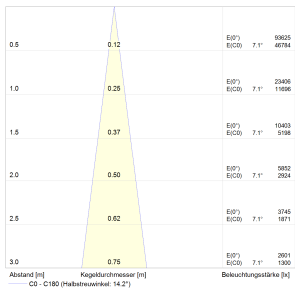

Housing:	die-cast aluminium
Colour:	white
Radius:	90° pivotable and 355° rotatable
Light colour:	3000K
Colour reproduction:	CRI>90
Lumen class:	3000 lm
Connection power:	34W
Service life:	50000 hour L80B10 at Ta25°
Binning:	MacAdam 3
Guarantee:	5 year guarantee
Beam angle:	spot, medium, flood, wideflood
Refrigeration:	passive
Installation depth:	120 mm
Nominal voltage:	220-240V, 50/60 Hz
Weight:	1,5 kg
Approval mark:	CE, IP20

KOU UNO Recessed spotlights

Light distribution curves

Polar diagram:

Spot

Medium

Flood

Wideflood

Cone diagram:

Spot

Medium

Flood

Wideflood

All technical data as well as dimensions and weights were carefully prepared. Technical changes and errors reserved.
Luminous fluxes, connecting cables and efficiency specifications can contain a tolerance of +/- 10%. Product photos and dimensional sketches may contain minor variations.