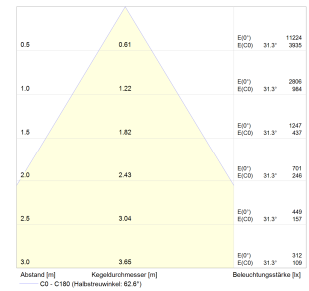

Wideflood

All technical data as well as dimensions and weights were carefully prepared. Technical changes and errors reserved.
Luminous fluxes, connecting cables and efficiency specifications can contain a tolerance of +/- 10%. Product photos and dimensional sketches may contain minor variations.