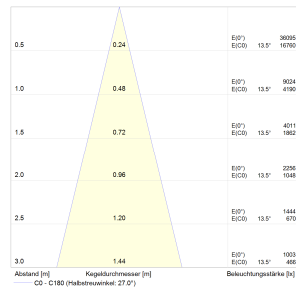

KOU UNO Recessed spotlights

Light distribution curves

Polar diagram:

Cone diagram:

Medium

All technical data as well as dimensions and weights were carefully prepared. Technical changes and errors reserved.
Luminous fluxes, connecting cables and efficiency specifications can contain a tolerance of +/- 10%. Product photos and dimensional sketches may contain minor variations.