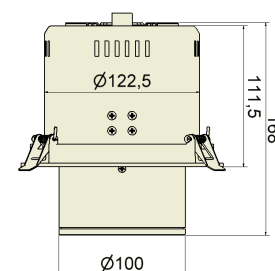

KOU UNO Recessed spotlights

The extendable spotlight head can facilitate a multitude of different lighting situations. The highest degree of light quality is ensured thanks to state-of-the-art LED and reflector technology. The ceiling cut-out to be made is 152 mm.

Housing:	die-cast aluminium
Colour:	white
Radius:	90° pivotable and 355° rotatable
Light colour:	3000K
Colour reproduction:	CRI>90
Lumen class:	3000 lm
Connection power:	34W
Service life:	50000 hour L80B10 at Ta25°
Binning:	MacAdam 3
Guarantee:	5 year guarantee
Beam angle:	spot, medium, flood, wideflood
Refrigeration:	passive
Installation depth:	120 mm
Nominal voltage:	220-240V, 50/60 Hz
Weight:	1,5 kg
Approval mark:	CE, IP20

Spot

Medium

Flood

Wideflood

All technical data as well as dimensions and weights were carefully prepared. Technical changes and errors reserved.
Luminous fluxes, connecting cables and efficiency specifications can contain a tolerance of +/- 10%. Product photos and dimensional sketches may contain minor variations.