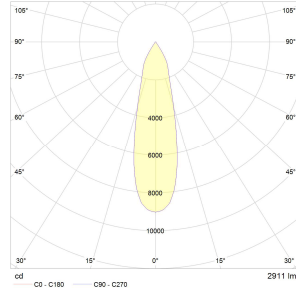

Housing:	die-cast aluminium
Colour:	white
Radius:	90° pivotable and 355° rotatable
Light colour:	3000K
Colour reproduction:	CRI>90
Lumen class:	3000 lm
Connection power:	34W
Service life:	50000 hour L80B10 at Ta25°
Binning:	MacAdam 3
Guarantee:	5 year guarantee
Beam angle:	spot, medium, flood, wideflood
Refrigeration:	passive
Installation depth:	120 mm
Nominal voltage:	220-240V, 50/60 Hz
Weight:	1,5 kg
Approval mark:	CE, IP20

KOU UNO Recessed spotlights

Light distribution curves

Polar diagram:

Spot

Medium

Flood

Wideflood

Cone diagram: