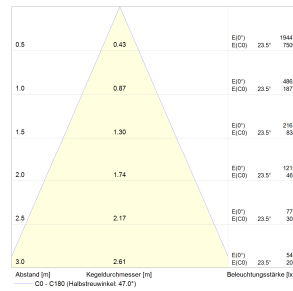

Housing:	die-cast aluminium
Colour:	white
Radius:	90° pivotable and 355° rotatable
Light colour:	3000K
Colour reproduction:	CRI>90
Lumen class:	3000 lm
Connection power:	34W
Service life:	50000 hour L80B10 at Ta25°
Binning:	MacAdam 3
Guarantee:	5 year guarantee
Beam angle:	spot, medium, flood, wideflood
Refrigeration:	passive
Installation depth:	120 mm
Nominal voltage:	220-240V, 50/60 Hz
Weight:	1,5 kg
Approval mark:	CE, IP20

KOU UNO Recessed spotlights

Light distribution curves

Polar diagram:

Spot

Medium

Flood

Wideflood

Cone diagram:

Spot

Medium

Flood

Wideflood

All technical data as well as dimensions and weights were carefully prepared. Technical changes and errors reserved.
Luminous fluxes, connecting cables and efficiency specifications can contain a tolerance of +/- 10%. Product photos and dimensional sketches may contain minor variations.