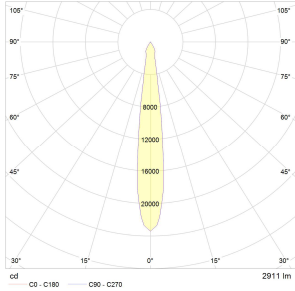

Housing:	die-cast aluminium
Colour:	white
Radius:	90° pivotable and 355° rotatable
Light colour:	3000K
Colour reproduction:	CRI>90
Lumen class:	3000 lm
Connection power:	34W
Service life:	50000 hour L80B10 at Ta25°
Binning:	MacAdam 3
Guarantee:	5 year guarantee
Beam angle:	spot, medium, flood, wideflood
Refrigeration:	passive
Installation depth:	120 mm
Nominal voltage:	220-240V, 50/60 Hz
Weight:	1,5 kg
Approval mark:	CE, IP20

KOU UNO Recessed spotlights

Light distribution curves

Polar diagram:

Spot

Medium

Flood

Wideflood

Cone diagram: