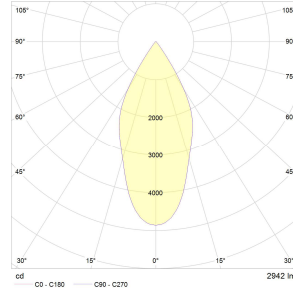

KOU UNO Recessed spotlights

Light distribution curves

Polar diagram:

Spot

Medium

Flood

Wideflood

Cone diagram:

Spot

Medium

Flood

Wideflood

All technical data as well as dimensions and weights were carefully prepared. Technical changes and errors reserved.
Luminous fluxes, connecting cables and efficiency specifications can contain a tolerance of +/- 10%. Product photos and dimensional sketches may contain minor variations.