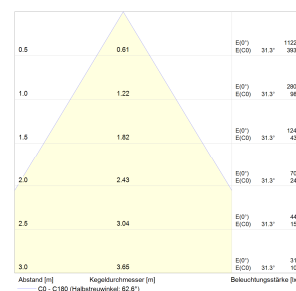

Housing:	die-cast aluminium
Colour:	white
Radius:	90° pivotable and 355° rotatable
Light colour:	3000K
Colour reproduction:	CRI>90
Lumen class:	3000 lm
Connection power:	34W
Service life:	50000 hour L80B10 at Ta25°
Binning:	MacAdam 3
Guarantee:	5 year guarantee
Beam angle:	spot, medium, flood, wideflood
Refrigeration:	passive
Installation depth:	120 mm
Nominal voltage:	220-240V, 50/60 Hz
Weight:	3 kg
Approval mark:	CE, IP20

KOU DUO Recessed spotlights

Light distribution curves

Polar diagram:

Spot

Medium

Flood

Wideflood

Cone diagram:

Spot

Medium

Flood

Wideflood

All technical data as well as dimensions and weights were carefully prepared. Technical changes and errors reserved.
Luminous fluxes, connecting cables and efficiency specifications can contain a tolerance of +/- 10%. Product photos and dimensional sketches may contain minor variations.