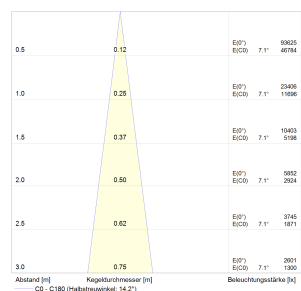

Housing:	die-cast aluminium
Colour:	white
Radius:	90° pivotable and 355° rotatable
Light colour:	3000K
Colour reproduction:	CRI>90
Lumen class:	3000 lm
Connection power:	34W
Service life:	50000 hour L80B10 at Ta25°
Binning:	MacAdam 3
Guarantee:	5 year guarantee
Beam angle:	spot, medium, flood, wideflood
Refrigeration:	passive
Installation depth:	120 mm
Nominal voltage:	220-240V, 50/60 Hz
Weight:	3 kg
Approval mark:	CE, IP20

KOU DUO Recessed spotlights

Light distribution curves

Polar diagram:

Spot

Medium

Flood

Wideflood

Cone diagram:

Spot

Medium

Flood

Wideflood

All technical data as well as dimensions and weights were carefully prepared. Technical changes and errors reserved.
Luminous fluxes, connecting cables and efficiency specifications can contain a tolerance of +/- 10%. Product photos and dimensional sketches may contain minor variations.