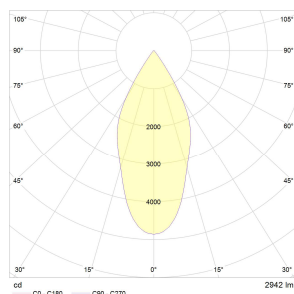

KOU DUO Recessed spotlights

Light distribution curves

Polar diagram:

Spot

Medium

Flood

Wideflood

Cone diagram:

Spot

Medium

Flood

Wideflood

All technical data as well as dimensions and weights were carefully prepared. Technical changes and errors reserved.
Luminous fluxes, connecting cables and efficiency specifications can contain a tolerance of +/- 10%. Product photos and dimensional sketches may contain minor variations.