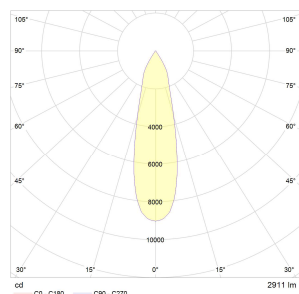

Housing:	die-cast aluminium
Colour:	white
Radius:	90° pivotable and 355° rotatable
Light colour:	3000K
Colour reproduction:	CRI>90
Lumen class:	3000 lm
Connection power:	34W
Service life:	50000 hour L80B10 at Ta25°
Binning:	MacAdam 3
Guarantee:	5 year guarantee
Beam angle:	spot, medium, flood, wideflood
Refrigeration:	passive
Installation depth:	120 mm
Nominal voltage:	220-240V, 50/60 Hz
Weight:	3 kg
Approval mark:	CE, IP20

KOU DUO Recessed spotlights

Light distribution curves

Polar diagram:

Spot

Medium

Flood

Wideflood

Cone diagram: