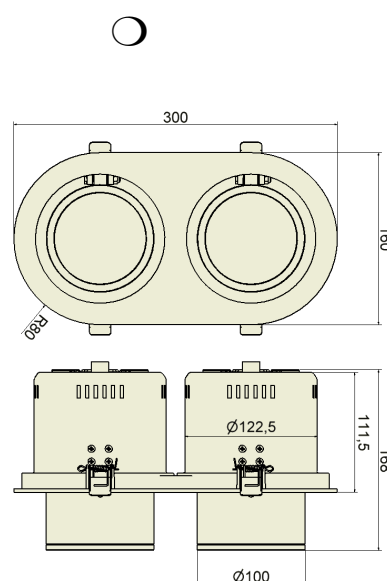

KOU DUO Recessed spotlights

The extendable spotlight head can facilitate a multitude of different lighting situations. The highest degree of light quality is ensured thanks to state-of-the-art LED and reflector technology. The ceiling cut-out to be made is 290x2R75 mm.

Housing:	die-cast aluminium
Colour:	white
Radius:	90° pivotable and 355° rotatable
Light colour:	3000K
Colour reproduction:	CRI>90
Lumen class:	3000 lm
Connection power:	34W
Service life:	50000 hour L80B10 at Ta25°
Binning:	MacAdam 3
Guarantee:	5 year guarantee
Beam angle:	spot, medium, flood, wideflood
Refrigeration:	passive
Installation depth:	120 mm
Nominal voltage:	220-240V, 50/60 Hz
Weight:	3 kg
Approval mark:	CE, IP20

Other colour temperatures, colour reproductions, connecting cables as well as food applications possible on request.

Item no.	KOU DUO Recessed spotlights
lws625s930p-15063000.068ws	Leuchtwerk KOU DUO SPOT 34W/930PW 3000lm white
lws625m930p-15063000.068ws	Leuchtwerk KOU DUO MEDIUM 34W/930PW 3000lm white
lws625f930p-15063000.068ws	Leuchtwerk KOU DUO FLOOD 34W/930PW 3000lm white
lws625w930p-15063000.068ws	Leuchtwerk KOU DUO WIDEFLOOD 34W/930PW 3000lm white

Spot

Medium

Flood

Wideflood

All technical data as well as dimensions and weights were carefully prepared. Technical changes and errors reserved.
Luminous fluxes, connecting cables and efficiency specifications can contain a tolerance of +/- 10%. Product photos and dimensional sketches may contain minor variations.