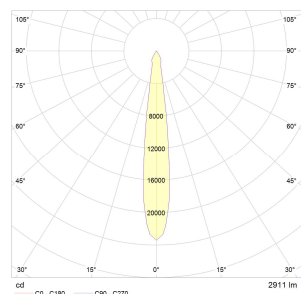

KOU DUO Recessed spotlights

Light distribution curves

Polar diagram:

Spot