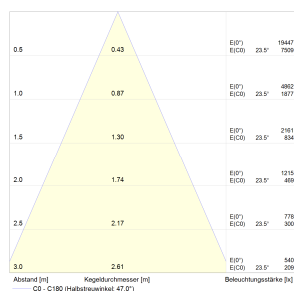

Housing:	die-cast aluminium
Colour:	white
Radius:	90° pivotable and 355° rotatable
Light colour:	3000K
Colour reproduction:	CRI>90
Lumen class:	3000 lm
Connection power:	34W
Service life:	50000 hour L80B10 at Ta25°
Binning:	MacAdam 3
Guarantee:	5 year guarantee
Beam angle:	spot, medium, flood, wideflood
Refrigeration:	passive
Installation depth:	120 mm
Nominal voltage:	220-240V, 50/60 Hz
Weight:	3 kg
Approval mark:	CE, IP20

KOU DUO Recessed spotlights

Light distribution curves

Polar diagram:

Spot

Medium

Flood

Wideflood

Cone diagram:

Spot

Medium

Flood

Wideflood

All technical data as well as dimensions and weights were carefully prepared. Technical changes and errors reserved.
Luminous fluxes, connecting cables and efficiency specifications can contain a tolerance of +/- 10%. Product photos and dimensional sketches may contain minor variations.