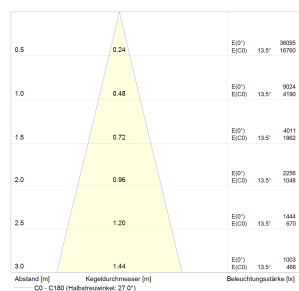

Housing:	die-cast aluminium
Colour:	white
Radius:	90° pivotable and 355° rotatable
Light colour:	3000K
Colour reproduction:	CRI>90
Lumen class:	3000 lm
Connection power:	34W
Service life:	50000 hour L80B10 at Ta25°
Binning:	MacAdam 3
Guarantee:	5 year guarantee
Beam angle:	spot, medium, flood, wideflood
Refrigeration:	passive
Installation depth:	120 mm
Nominal voltage:	220-240V, 50/60 Hz
Weight:	3 kg
Approval mark:	CE, IP20

KOU DUO Recessed spotlights

Light distribution curves

Polar diagram:

Spot

Medium

Flood

Wideflood

Cone diagram:

Spot

Medium

Flood

Wideflood

All technical data as well as dimensions and weights were carefully prepared. Technical changes and errors reserved.
Luminous fluxes, connecting cables and efficiency specifications can contain a tolerance of +/- 10%. Product photos and dimensional sketches may contain minor variations.