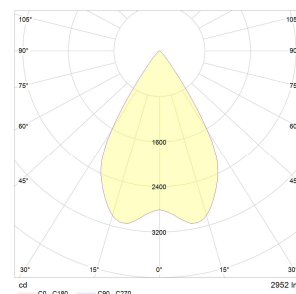

KOU DUO Recessed spotlights

Light distribution curves

Polar diagram:

Spot

Medium

Flood

Wideflood

Cone diagram:

Spot

Medium

Flood

Wideflood

All technical data as well as dimensions and weights were carefully prepared. Technical changes and errors reserved.
Luminous fluxes, connecting cables and efficiency specifications can contain a tolerance of +/- 10%. Product photos and dimensional sketches may contain minor variations.