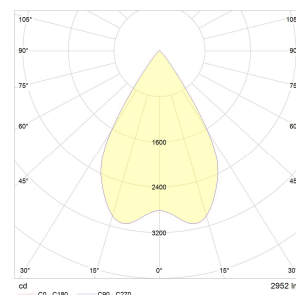

## Light distribution curves

### Polar diagram:

Spot

Medium

Flood

Wide Flood

### Cone diagram:

Spot

Medium

Flood

Wide Flood

All technical data as well as dimensions and weights were carefully prepared. Technical changes and errors reserved.  
 Luminous fluxes, connecting cables and efficiency specifications can contain a tolerance of +/- 10%. Product photos and dimensional sketches may contain minor variations.