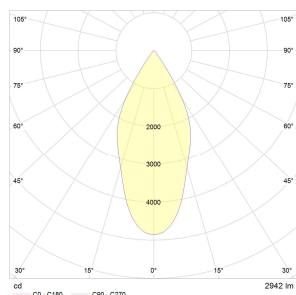

## Light distribution curves

### Polar diagram:

Spot

Medium

Flood

Wide Flood

### Cone diagram:

Spot

Medium

Flood

Wide Flood

All technical data as well as dimensions and weights were carefully prepared. Technical changes and errors reserved.  
 Luminous fluxes, connecting cables and efficiency specifications can contain a tolerance of +/- 10%. Product photos and dimensional sketches may contain minor variations.