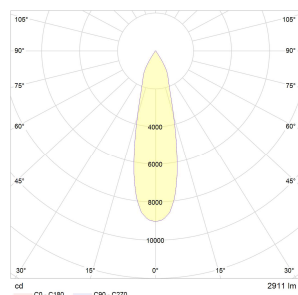

## Light distribution curves

### Polar diagram:

Spot

Medium

Flood

Wide Flood