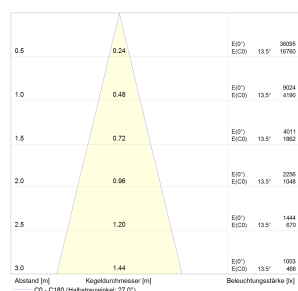

## Light distribution curves

### Polar diagram:

Spot

Medium

Flood

Wide Flood

### Cone diagram:

Spot

Medium

Flood

Wide Flood

All technical data as well as dimensions and weights were carefully prepared. Technical changes and errors reserved.  
 Luminous fluxes, connecting cables and efficiency specifications can contain a tolerance of +/- 10%. Product photos and dimensional sketches may contain minor variations.