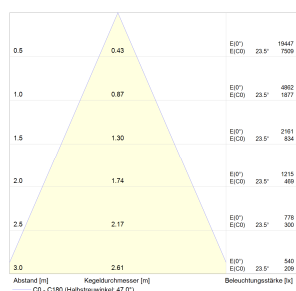

## Light distribution curves

### Polar diagram:

Spot

Medium

Flood

Wide Flood

### Cone diagram:

Spot

Medium

Flood

Wide Flood

All technical data as well as dimensions and weights were carefully prepared. Technical changes and errors reserved.  
 Luminous fluxes, connecting cables and efficiency specifications can contain a tolerance of +/- 10%. Product photos and dimensional sketches may contain minor variations.