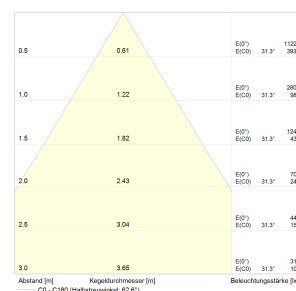

## Light distribution curves

### Polar diagram:

Spot

Medium

Flood

Wide Flood

### Cone diagram:

Spot

Medium

Flood

Wide Flood

All technical data as well as dimensions and weights were carefully prepared. Technical changes and errors reserved.  
 Luminous fluxes, connecting cables and efficiency specifications can contain a tolerance of +/- 10%. Product photos and dimensional sketches may contain minor variations.