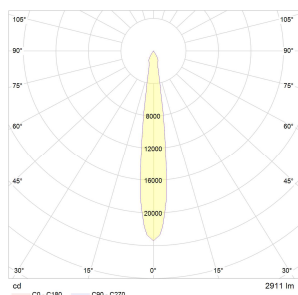

## Light distribution curves

### Polar diagram:

Spot

Medium

Flood

Wide Flood