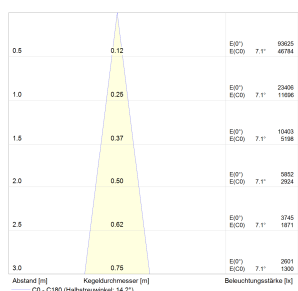

## Light distribution curves

### Polar diagram:

Spot

Medium

Flood

Wide Flood

### Cone diagram:

Spot

Medium

Flood

Wide Flood

All technical data as well as dimensions and weights were carefully prepared. Technical changes and errors reserved.  
 Luminous fluxes, connecting cables and efficiency specifications can contain a tolerance of +/- 10%. Product photos and dimensional sketches may contain minor variations.