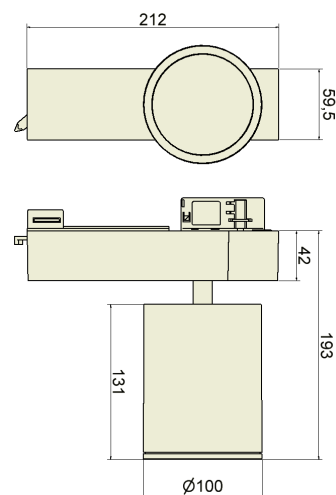

FOXES Power-track mounted spotlights

3-ph. power-track mounted spotlight with cylindrical head and slender equipment support box placed directly on the power track gives the spotlight a modern and understated elegance.

Use of highly efficient reflector technology especially tailored to the geometry of the spotlight, exclusive use of Philips LED Fortimo modules and Xitanium drivers.

Housing:	die-cast aluminium
Colour:	white, black, silver
Radius:	90° pivotable and 355° rotatable
Light color:	3000K
Colour reproduction:	CRI>90
Lumen class:	3000 lm
Connection power:	34W
Service life:	50000 hours L80B10 at Ta25°
Binning:	MacAdam 3
Guarantee:	5 year guarantee
Beam angle:	spot, medium, flood, wideflood
Refrigeration:	passive
Nominal voltage:	220-240V, 50/60 Hz
Weight:	1,4 kg
Approval mark:	CE, IP20

Other colour temperatures, colour reproductions, connecting cables as well as food applications possible on request.

Item no.	FOXES Power-track mounted spotlights
lws110s930p-15063000.034si	Leuchtwerk FOXES SPOT 34W/930PW 3000lm silver
lws110s930p-15063000.034sw	Leuchtwerk FOXES SPOT 34W/930PW 3000lm black
lws110s930p-15063000.034ws	Leuchtwerk FOXES SPOT 34W/930PW 3000lm white
lws110m930p-15063000.034si	Leuchtwerk FOXES MEDIUM 34W/930PW 3000lm silver
lws110m930p-15063000.034sw	Leuchtwerk FOXES MEDIUM 34W/930PW 3000lm black
lws110m930p-15063000.034ws	Leuchtwerk FOXES MEDIUM 34W/930PW 3000lm white
lws110f930p-15063000.034si	Leuchtwerk FOXES FLOOD 34W/930PW 3000lm silver
lws110f930p-15063000.034sw	Leuchtwerk FOXES FLOOD 34W/930PW 3000lm black
lws110f930p-15063000.034ws	Leuchtwerk FOXES FLOOD 34W/930PW 3000lm white
lws110w930p-15063000.034si	Leuchtwerk FOXES WIDEFLOOD 34W/930PW 3000lm silver
lws110w930p-15063000.034sw	Leuchtwerk FOXES WIDEFLOOD 34W/930PW 3000lm black
lws110w930p-15063000.034ws	Leuchtwerk FOXES WIDEFLOOD 34W/930PW 3000lm white

All technical data as well as dimensions and weights were carefully prepared. Technical changes and errors reserved.
Luminous fluxes, connecting cables and efficiency specifications can contain a tolerance of +/- 10%. Product photos and dimensional sketches may contain minor variations.