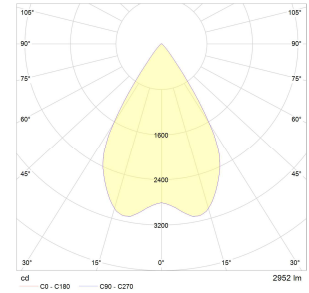

BOXS Power-track mounted spotlights

Light distribution curves

Polar diagram:

Spot

Medium

Flood

Wide Flood

Cone diagram:

Spot

Medium

Flood

Wide Flood

All technical data as well as dimensions and weights were carefully prepared. Technical changes and errors reserved.
Luminous fluxes, connecting cables and efficiency specifications can contain a tolerance of +/- 10%. Product photos and dimensional sketches may contain minor variations.