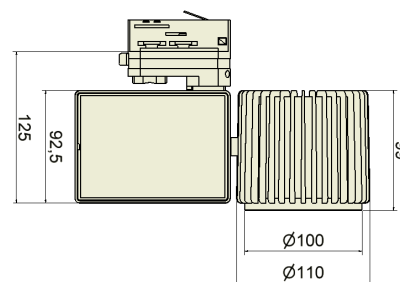

Housing:	die-cast aluminium
Colour:	white, black, silver
Radius:	90° pivotable and 355° rotatable
Light colour:	3000K
Colour reproduction:	CRI>90
Lumen class:	3000 lm
Connection power:	34W
Service life:	50000 hour L80B10 at Ta25°
Binning:	MacAdam 3
Guarantee:	5 year guarantee
Beam angle:	spot, medium, flood, wideflood
Refrigeration:	passive
Nominal voltage:	220-240V, 50/60 Hz
Weight:	1,4 kg
Approval mark:	CE, IP20

All technical data as well as dimensions and weights were carefully prepared. Technical changes and errors reserved.
Luminous fluxes, connecting cables and efficiency specifications can contain a tolerance of +/- 10%. Product photos and dimensional sketches may contain minor variations.

Spot

Medium

Flood

Wide Flood

All technical data as well as dimensions and weights were carefully prepared. Technical changes and errors reserved.
Luminous fluxes, connecting cables and efficiency specifications can contain a tolerance of +/- 10%. Product photos and dimensional sketches may contain minor variations.