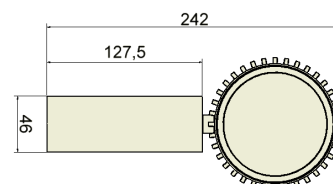

Housing:	die-cast aluminium
Colour:	white, black, silver
Radius:	90° pivotable and 355° rotatable
Light colour:	3000K
Colour reproduction:	CRI>90
Lumen class:	3000 lm
Connection power:	34W
Service life:	50000 hour L80B10 at Ta25°
Binning:	MacAdam 3
Guarantee:	5 year guarantee
Beam angle:	spot, medium, flood, wideflood
Refrigeration:	passive
Nominal voltage:	220-240V, 50/60 Hz
Weight:	1,4 kg
Approval mark:	CE, IP20