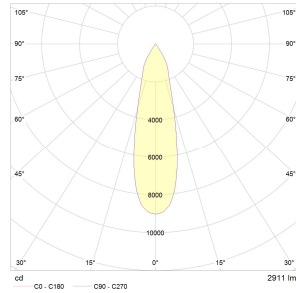

Housing:	die-cast aluminium
Colour:	white, black, silver
Radius:	90° pivotable and 355° rotatable
Light colour:	3000K
Colour reproduction:	CRI>90
Lumen class:	3000 lm
Connection power:	34W
Service life:	50000 hour L80B10 at Ta25°
Binning:	MacAdam 3
Guarantee:	5 year guarantee
Beam angle:	spot, medium, flood, wideflood
Refrigeration:	passive
Nominal voltage:	220-240V, 50/60 Hz
Weight:	1,4 kg
Approval mark:	CE, IP20

BOXS Power-track mounted spotlights

Light distribution curves

Polar diagram:

Spot

Medium

Flood

Wide Flood

Cone diagram: