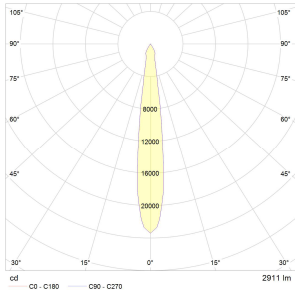

BOXS Power-track mounted spotlights

Light distribution curves

Polar diagram:

Spot