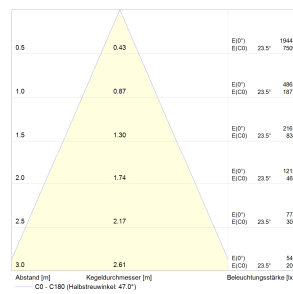

Housing:	die-cast aluminium
Colour:	white, black, silver
Radius:	90° pivotable and 355° rotatable
Light colour:	3000K
Colour reproduction:	CRI>90
Lumen class:	3000 lm
Connection power:	34W
Service life:	50000 hour L80B10 at Ta25°
Binning:	MacAdam 3
Guarantee:	5 year guarantee
Beam angle:	spot, medium, flood, wideflood
Refrigeration:	passive
Nominal voltage:	220-240V, 50/60 Hz
Weight:	1,4 kg
Approval mark:	CE, IP20

BOXS Power-track mounted spotlights

Light distribution curves

Polar diagram:

Spot

Medium

Flood

Wide Flood

Cone diagram:

Spot

Medium

Flood

Wide Flood

All technical data as well as dimensions and weights were carefully prepared. Technical changes and errors reserved.
Luminous fluxes, connecting cables and efficiency specifications can contain a tolerance of +/- 10%. Product photos and dimensional sketches may contain minor variations.