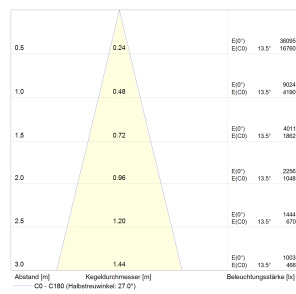

BOXS Power-track mounted spotlights

Light distribution curves

Polar diagram:

Spot

Medium

Flood

Wide Flood

Cone diagram:

Spot

Medium

Flood

Wide Flood

All technical data as well as dimensions and weights were carefully prepared. Technical changes and errors reserved.
Luminous fluxes, connecting cables and efficiency specifications can contain a tolerance of +/- 10%. Product photos and dimensional sketches may contain minor variations.