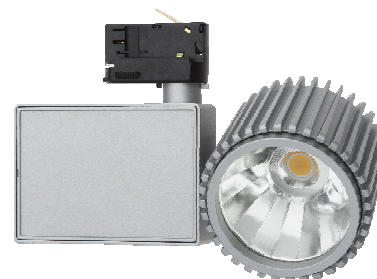

BOXS Power-track mounted spotlights

The 3 ph. power-track mounted spotlight is characterized by its sophisticated technical design and achieves excellent light quality with advanced LED technology as well as optimized reflector technology from the company Jordan.

Housing:	die-cast aluminium
Colour:	white, black, silver
Radius:	90° pivotable and 355° rotatable
Light colour:	3000K
Colour reproduction:	CRI>90
Lumen class:	3000 lm
Connection power:	34W
Service life:	50000 hour L80B10 at Ta25°
Binning:	MacAdam 3
Guarantee:	5 year guarantee
Beam angle:	spot, medium, flood, wideflood
Refrigeration:	passive
Nominal voltage:	220-240V, 50/60 Hz
Weight:	1,4 kg
Approval mark:	CE, IP20

Other colour temperatures, colour reproductions, connecting cables as well as food applications possible on request.

Item no.	BOXS Power-track mounted spotlights
lws120s930p-15063000.034si	Leuchtwerk BOXS SPOT 34W/930PW 3000lm silver
lws120s930p-15063000.034sw	Leuchtwerk BOXS SPOT 34W/930PW 3000lm black
lws120s930p-15063000.034ws	Leuchtwerk BOXS SPOT 34W/930PW 3000lm white
lws120m930p-15063000.034si	Leuchtwerk BOXS MEDIUM 34W/930PW 3000lm silver
lws120m930p-15063000.034sw	Leuchtwerk BOXS MEDIUM 34W/930PW 3000lm black
lws120m930p-15063000.034ws	Leuchtwerk BOXS MEDIUM 34W/930PW 3000lm white
lws120f930p-15063000.034si	Leuchtwerk BOXS FLOOD 34W/930PW 3000lm silver
lws120f930p-15063000.034sw	Leuchtwerk BOXS FLOOD 34W/930PW 3000lm black
lws120f930p-15063000.034ws	Leuchtwerk BOXS FLOOD 34W/930PW 3000lm white
lws120w930p-15063000.034si	Leuchtwerk BOXS WIDEFLOOD 34W/930PW 3000lm silver
lws120w930p-15063000.034sw	Leuchtwerk BOXS WIDEFLOOD 34W/930PW 3000lm black
lws120w930p-15063000.034ws	Leuchtwerk BOXS WIDEFLOOD 34W/930PW 3000lm white

BOXS Power-track mounted spotlights

Light distribution curves

Polar diagram:

Spot

Medium

Flood

Wide Flood

Cone diagram: