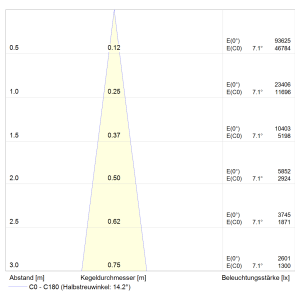

BOXS Power-track mounted spotlights

Light distribution curves

Polar diagram:

Spot

Medium

Flood

Wide Flood

Cone diagram: