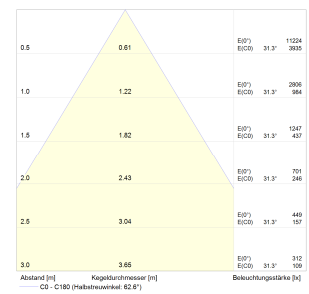

Wide Flood

All technical data as well as dimensions and weights were carefully prepared. Technical changes and errors reserved.
Luminous fluxes, connecting cables and efficiency specifications can contain a tolerance of +/- 10%. Product photos and dimensional sketches may contain minor variations.