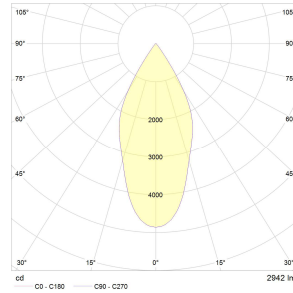

BOXS Power-track mounted spotlights

Light distribution curves

Polar diagram:

Spot

Medium

Flood

Wide Flood

Cone diagram:

Spot

Medium

Flood

Wide Flood

All technical data as well as dimensions and weights were carefully prepared. Technical changes and errors reserved.
Luminous fluxes, connecting cables and efficiency specifications can contain a tolerance of +/- 10%. Product photos and dimensional sketches may contain minor variations.